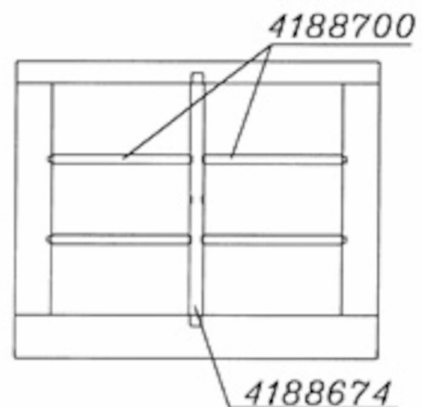

## Divider Metos Proff DL800 (554\*31mm)

DL800 GN-divider for 800 basins. Needed for GN 1/1, GN 1/2 and GN 1/3..

## Divider Metos Proff DL800 (554\*31mm)

Item width mm	554
Item depth mm	31
Item height mm	10
Package volume	0.01
Unit of volume	m3
Package volume	0.01 m3
Package length	0
Package width	0
Package height	0
Package unit of dimension	cm
Package dimensions (LxWxH)	0x0x0 cm
Net weight	0.1
Net weight	0.1 kg
Gross weight	0.1
Package weight	0.1 kg
Unit of weight	kg