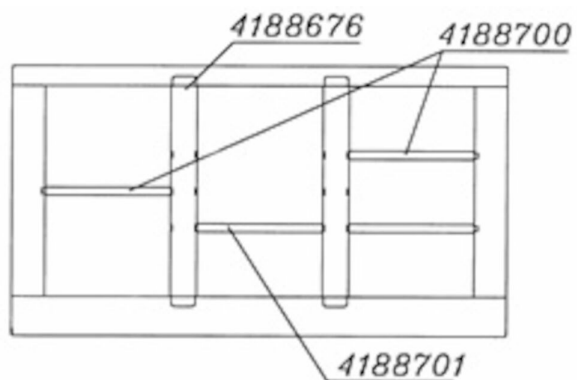

Divider Metos Proff DL1200 (554*64mm)

DL1200 GN-divider for 1200 basins. Needed with GN 1/1, GN 1/2 and GN 1/3 containers..

Divider Metos Proff DL1200 (554*64mm)

Item width mm	554
Item depth mm	64
Item height mm	10
Package volume	0.01
Unit of volume	m3
Package volume	0.01 m3
Package length	0
Package width	0
Package height	0
Package unit of dimension	cm
Package dimensions (LxWxH)	0x0x0 cm
Net weight	0.5
Net weight	0.5 kg
Gross weight	0.5
Package weight	0.5 kg
Unit of weight	kg