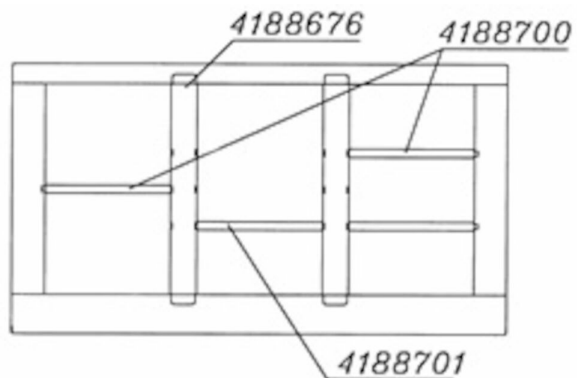

## Divider Metos Proff DS 317\*20 mm

Divider for 800 and larger basins. To be used between central (DL) divider and side of the basin..

## Divider Metos Proff DS 317\*20 mm

Item width mm	317
Item depth mm	20
Item height mm	10
Package volume	0.01
Unit of volume	m3
Package volume	0.01 m3
Package length	0
Package width	0
Package height	0
Package unit of dimension	cm
Package dimensions (LxWxH)	0x0x0 cm
Net weight	0.5
Net weight	0.5 kg
Gross weight	0.5
Package weight	0.5 kg
Unit of weight	kg