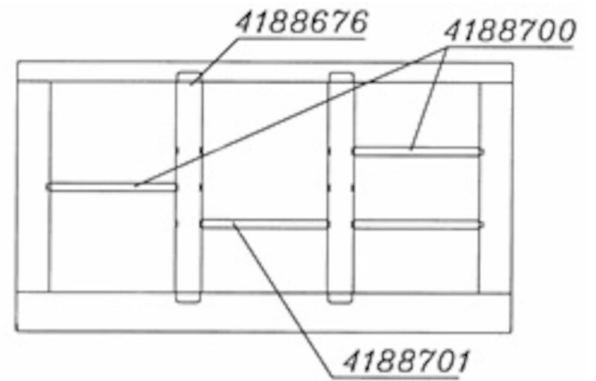

## GN-divider set Metos Proff 1200

Including following dividers: 2 pcs 554X64 mm, 3 pcs 317x20 mm and 1 pc 310x20 mm.

## GN-divider set Metos Proff 1200

Package volume	0
Package volume	0
Package length	0
Package width	0
Package height	0
Package dimensions (LxWxH)	0x0x0
Net weight	0.01
Net weight	0.01 kg
Gross weight	0.01
Package weight	0.01 kg
Unit of weight	kg