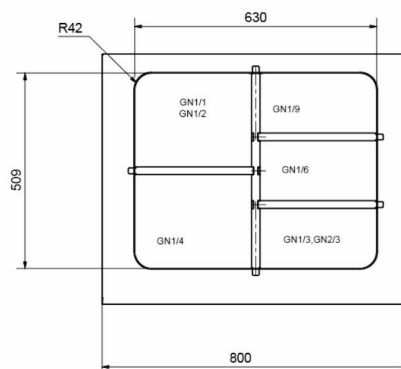

Divider assy GN2/1 Metos BM 800

One long divider and three short dividers. For GN2/1 sized basin

- dish washer safe
- all stainless steel
- fits basin models Metos Proff, Nova, Corona and Drop-in manufactured after 02/2019
- GN containers not included

Divider assy GN2/1 Metos BM 800

Package volume	0.005
Unit of volume	m3
Package volume	0.005 m3
Package length	0.5
Package width	0.1
Package height	0.1
Package unit of dimension	m
Package dimensions (LxWxH)	0.5x0.1x0.1 m
Net weight	0.67
Net weight	0.67 kg
Gross weight	0.8
Package weight	0.8 kg
Unit of weight	kg
Function	cold+warm
GN size	GN2/1