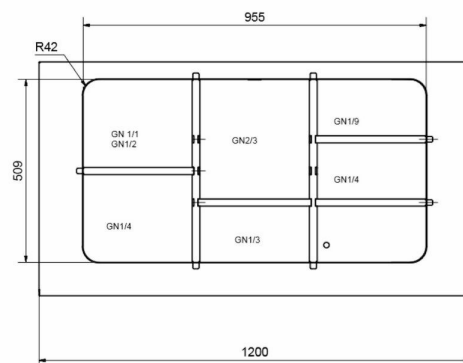

## Divider assy GN3/1 Metos BM 1200

2 long dividers and 3+1 short dividers. For GN3/1 sized basin

- dish washer safe
- all stainless steel
- fits basin models Metos Proff, Nova, Corona and Drop-in manufactured after 02/2019
- GN containers not included

## Divider assy GN3/1 Metos BM 1200

|                            |               |
|----------------------------|---------------|
| Package volume             | 0.005         |
| Unit of volume             | m3            |
| Package volume             | 0.005 m3      |
| Package length             | 0.5           |
| Package width              | 0.1           |
| Package height             | 0.1           |
| Package unit of dimension  | m             |
| Package dimensions (LxWxH) | 0.5x0.1x0.1 m |
| Net weight                 | 1.05          |
| Net weight                 | 1.05 kg       |
| Gross weight               | 1.2           |
| Package weight             | 1.2 kg        |
| Unit of weight             | kg            |
| Function                   | cold+warm     |
| GN size                    | GN 3/1        |