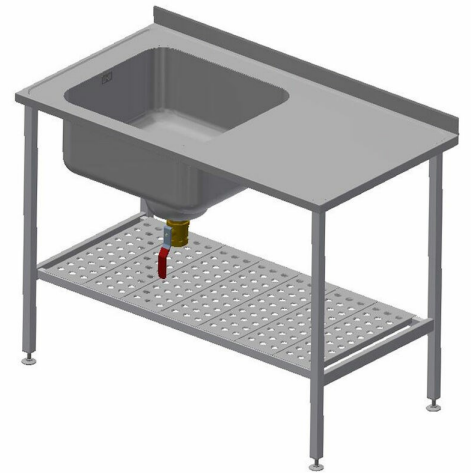

Washing table Metos Neo 1200x650 sink on the left

Stainless steel construction. 550x500x250 mm basin on the left
with a settling tank, a ball valve and an overflow
- splash back 60 mm on the back of the table top
- with perforated plate shelf

Washing table Metos Neo 1200x650 sink on the left

Item width mm	1200
Item depth mm	650
Item height mm	900
Package volume	0.831
Unit of volume	m3
Package volume	0.831 m3
Package length	125
Package width	70
Package height	95
Package unit of dimension	cm
Package dimensions (LxWxH)	125x70x95 cm
Net weight	32.11
Net weight	32.11 kg
Gross weight	32.11
Package weight	32.11 kg
Unit of weight	kg