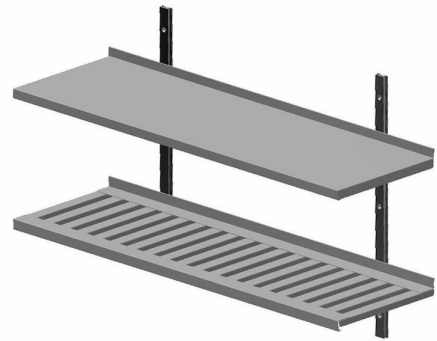

Metos Wall shelving 1000x300

- Stainless steel construction. One 1000x300 mm flat shelf
- one 1000x300 mm grid shelf
 - four shelf supports, length 297 mm
 - two adjustment strips, length 600 mm

Metos Wall shelving 1000x300

Item width mm	1000
Package volume	0.037
Unit of volume	m3
Package volume	0.037 m3
Package length	105
Package width	35
Package height	10
Package unit of dimension	cm
Package dimensions (LxWxH)	105x35x10 cm
Net weight	11.94
Net weight	11.94 kg
Gross weight	11.94
Package weight	11.94 kg
Unit of weight	kg