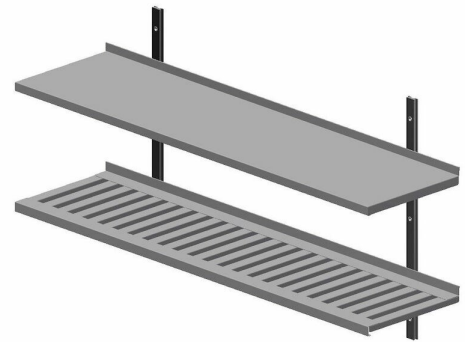

## Metos Wall shelving 1200x300 mm

- Stainless steel. One 1200x300 mm flat shelf
- one 1200x300 mm grid shelf
  - four shelf supports, length 297 mm
  - two adjustment strips, length 600 mm

## Metos Wall shelving 1200x300 mm

Item width mm	1200
Package volume	0.044
Unit of volume	m3
Package volume	0.044 m3
Package length	125
Package width	35
Package height	10
Package unit of dimension	cm
Package dimensions (LxWxH)	125x35x10 cm
Net weight	13.29
Net weight	13.29 kg
Gross weight	13.29
Package weight	13.29 kg
Unit of weight	kg