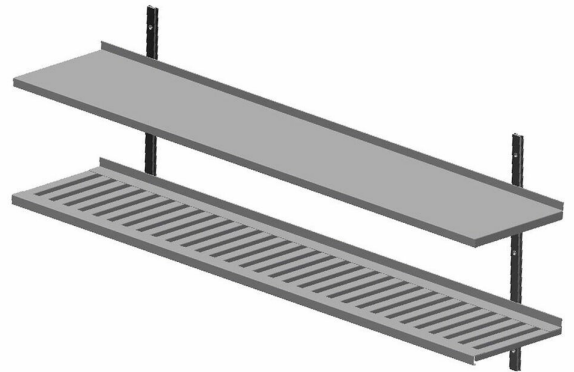

## Metos Wall shelving 1600x300

Stainless steel. One 1600x300 mm flat shelf  
- one 1600x300 mm grid shelf  
- four shelf supports, length 297 mm  
- two adjustment strips, length 600 mm

## Metos Wall shelving 1600x300

Item width mm	1600
Package volume	0.058
Unit of volume	m3
Package volume	0.058 m3
Package length	165
Package width	35
Package height	10
Package unit of dimension	cm
Package dimensions (LxWxH)	165x35x10 cm
Net weight	15.98
Net weight	15.98 kg
Gross weight	15.98
Package weight	15.98 kg
Unit of weight	kg