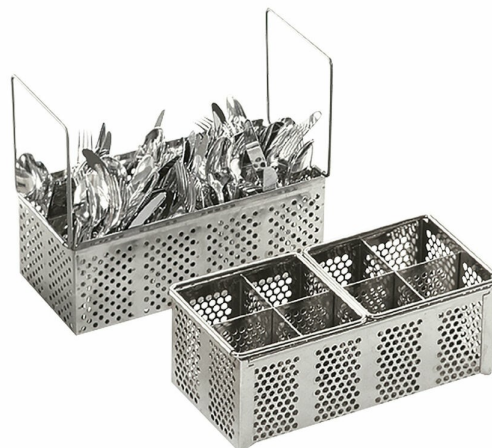

## Dishwashing tray Metos 120, s/s, for cutlery

Dishwashing tray for cutlery with 8 compartments, stainless steel, folding handles. WxDxH 33x15x13 cm.

## Dishwashing tray Metos 120, s/s, for cutlery

Product capacity	100-150 pcs
Item width mm	340
Item depth mm	160
Item height mm	130
Package volume	0.01
Unit of volume	m3
Package volume	0.01 m3
Package length	0
Package width	0
Package height	0
Package dimensions (LxWxH)	0x0x0
Net weight	1.8
Net weight	1.8 kg
Gross weight	1.8
Package weight	1.8 kg
Unit of weight	kg